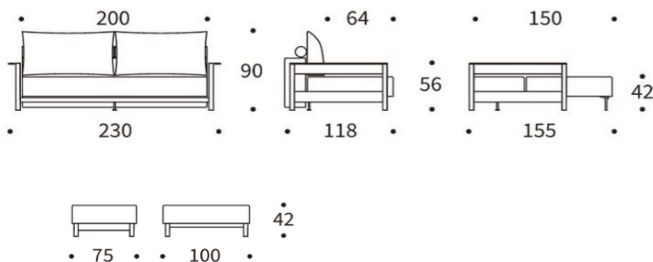

	fabrics in stock	all other fabrics
<b>MALLOY WOOD sofa</b> mattress size appr. 150 x 200 cm	<b>2.295 €</b>	2.515 €
<b>MALLOY WOOD ottoman</b> appr. 75 x 100 cm	<b>475 €</b>	545 €