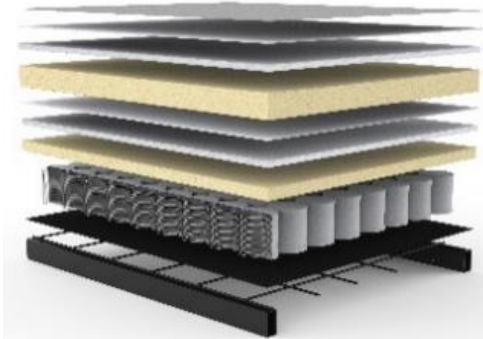

### Fabrics in stock

533-BOUCLÉ  
 ASH GREY

579-KENYA  
 GRAVEL

Throughout the past 50 years the quality of the mattresses has been continually improved to increase comfort and longevity. The materials used are free of harmful substances.

Seat and back MALLOY WOOD:

**Dual pocket spring mattress**

upholstery fabric  
non woven material  
fiberfill  
foam casing  
non woven material  
fiberfill  
foam casing  
pocket spring  
non woven material  
metal mesh  
rigid metal frame

**Extras for even more comfort:**

The **INNO Topper** for MALLOY WOOD appr. 150 x 200 x 5 cm  
Mattress made of 5 cm PU-Foam  
Cover made of 100 % breathable polyester fabric,  
removable and washable at 60° celsius