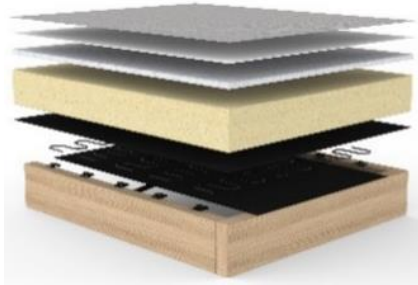

Fabrics in stock

300-WEDA
SAND

302-WEDA
BLUE

INNOVATION LIVING™

Throughout the past 50 years the quality of the mattresses has been continually improved to increase comfort and longevity. The materials used are free of harmful substances.

No-zag Spring mattress with resilient foam comfort

upholstery fabric
non woven material
fiberfill
foam casing
non woven material
No-Zag spring
non woven material
frame, solid wood

Extras for even more comfort:

The **INNO Topper** for LUOMA appr. 140 x 200 x 5 cm
Mattress made of 5 cm PU-Foam
Cover made of 100 % breathable polyester fabric,
removable and washable at 60° celsius

Use provided fabric to roll up, velcro closure
and handle for easy storage and handling