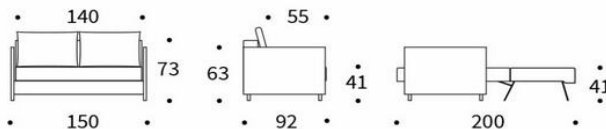

LUOMA

Compact sofa with sleeping function

| | |
|---------------|--|
| Mattress | No-zag spring with cold foam topper |
| Armrest | narrow, upholstered |
| Back cushions | loose cushions with zipper |
| Detail | decorative stitching in vertical seams |
| Leg | steel matt black |
| Finish | smooth covers, not detachable |

| | fabrics in stock | all other fabrics |
|--|---------------------|----------------------|
| LUOMA Sofa incl. 2 back cushions mattress size appr. 140 x 200 cm | 1.345 € | 1.525 € |
| Headrest FLIP adjustable in height & angle | 170 € | 170 € |