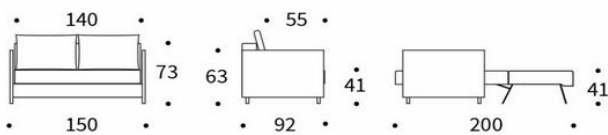

INNOVATION LIVING
CONCEPT STORES

Dunckerstr. 5 • 10437 Berlin
+49 (0)30 - 4435 1414

www.innovation-sofas.com
shop@innovation-sofas.com

LUOMA

Compact sofa with sleeping function

Mattress	No-zag spring with cold foam topper
Armrest	narrow, upholstered
Back cushions	loose cushions with zipper
Detail	decorative stitching in vertical seams
Leg	steel matt black
Finish	smooth covers, not detachable

LUOMA Sofa
incl. 2 back cushions
mattress size appr. 140 x 200 cm

Headrest FLIP
adjustable in height & angle

Fabrics in stock

281 AVELLA
PINE GREEN

300 WEDA
SAND

521 MIXED-DANCE
GREY