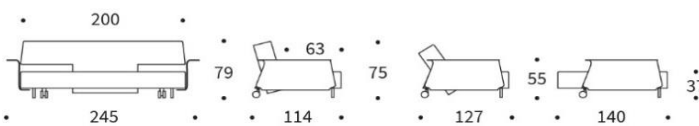

INNOVATION LIVING
CONCEPT STORES

Dunckerstr. 5 • 10437 Berlin
+49 (0)30 - 4435 1414

www.innovation-sofas.com
shop@innovation-sofas.com

LONG HORN EXCESS LOUNGER

Multifunctional sofabed with ottoman

Backrest	3-step elevation: sitting, relaxing, sleeping
Mattress	excess-pocket spring
Upholstery	coffered quilting, fabric not detachable
Cushions	set of two appr. 60 x 65 cm, cover detachable
Legs	front: brushed stainless steel back: castors, brushed stainless steel
Optional	Armrest- wood, walnut veneer

LONG HORN Sofa without armrests

incl. 2 back cushions

mattress size 140 x 210 cm

LONG HORN Sofa with wood en armrests

incl. 2 back cushions

walnut veneer

mattress size 140 x 210 cm

LONG HORN chair

845 €

925 €

mattress size 85 x 115 cm

Fabrics in stock

565-TWIST
GRANITE

539-BOUCLE
BEIGE