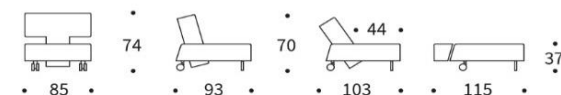

LONG HORN Sofa without armrests

incl. 2 back cushions

mattress size 140 x 210 cm

LONG HORN Sofa with wood en armrests

incl. 2 back cushions

walnut veneer

mattress size 140 x 210 cm

LONG HORN chair

845 €

925 €

mattress size 85 x 115 cm

Fabrics in stock

565-TWIST
GRANITE

539-BOUCLE
BEIGE