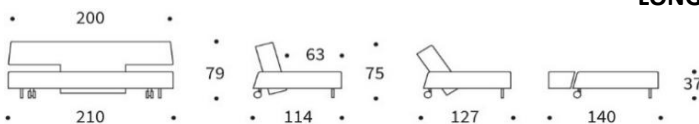

INNOVATION LIVING
CONCEPT STORES

Dunckerstr. 5 • 10437 Berlin
+49 (0)30 - 4435 1414

www.innovation-sofas.com
shop@innovation-sofas.com

LONG HORN EXCESS LOUNGER

Multifunctional sofabed with ottoman

Backrest	3-step elevation: sitting, relaxing, sleeping
Mattress	excess-pocket spring
Upholstery	coffered quilting, fabric not detachable
Cushions	set of two appr. 60 x 65 cm, cover detachable
Legs	front: brushed stainless steel back: castors, brushed stainless steel
Optional	Armrest- wood, walnut veneer

LONG HORN Sofa without armrests

incl. 2 back cushions

mattress size 140 x 210 cm

LONG HORN Sofa with wood en armrests

incl. 2 back cushions

walnut veneer

mattress size 140 x 210 cm

LONG HORN chair

845 €

925 €

mattress size 85 x 115 cm

Fabrics in stock

565-TWIST
GRANITE

539-BOUCLE
BEIGE