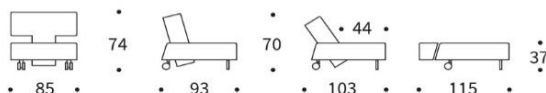

INNOVATION LIVING
 CONCEPT STORES

Dunckerstr. 5 • 10437 Berlin
 +49 (0)30 - 4435 1414

www.innovation-sofas.com
 shop@innovation-sofas.com

LONG HORN EXCESS LOUNGER

Multifunctional sofabed with ottoman

Backrest	3-step elevation: sitting, relaxing, sleeping
Mattress	excess-pocket spring
Upholstery	coffered quilting, fabric not detachable
Cushions	set of two appr. 60 x 65 cm, cover detachable
Legs	front: brushed stainless steel back: castors, brushed stainless steel
Optional	Armrest- wood, walnut veneer

LONG HORN Sofa without armrests
 incl. 2 back cushions
 mattress size 140 x 210 cm

LONG HORN Sofa with wood en armrests
 incl. 2 back cushions
 walnut veneer
 mattress size 140 x 210 cm

LONG HORN chair
 mattress size 85 x 115 cm