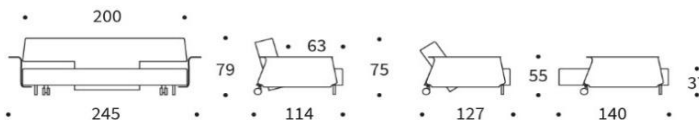

INNOVATION LIVING
 CONCEPT STORES

Dunckerstr. 5 • 10437 Berlin
 +49 (0)30 - 4435 1414

www.innovation-sofas.com
 shop@innovation-sofas.com

LONG HORN EXCESS LOUNGER

Multifunctional sofabed with ottoman

Backrest	3-step elevation: sitting, relaxing, sleeping
Mattress	excess-pocket spring
Upholstery	coffered quilting, fabric not detachable
Cushions	set of two appr. 60 x 65 cm, cover detachable
Legs	front: brushed stainless steel back: castors, brushed stainless steel
Optional	Armrest- wood, walnut veneer

LONG HORN Sofa without armrests
 incl. 2 back cushions
 mattress size 140 x 210 cm

LONG HORN Sofa with wood en armrests
 incl. 2 back cushions
 walnut veneer
 mattress size 140 x 210 cm

LONG HORN chair
 mattress size 85 x 115 cm