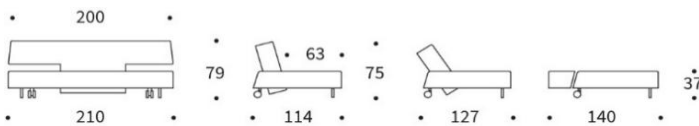

INNOVATION LIVING
 CONCEPT STORES

Dunckerstr. 5 • 10437 Berlin
 +49 (0)30 - 4435 1414

www.innovation-sofas.com
 shop@innovation-sofas.com

LONG HORN EXCESS LOUNGER

Multifunctional sofabed with ottoman

Backrest	3-step elevation: sitting, relaxing, sleeping
Mattress	excess-pocket spring
Upholstery	coffered quilting, fabric not detachable
Cushions	set of two appr. 60 x 65 cm, cover detachable
Legs	front: brushed stainless steel back: castors, brushed stainless steel
Optional	Armrest- wood, walnut veneer

LONG HORN Sofa without armrests
 incl. 2 back cushions
 mattress size 140 x 210 cm

LONG HORN Sofa with wood en armrests
 incl. 2 back cushions
 walnut veneer
 mattress size 140 x 210 cm

LONG HORN chair
 mattress size 85 x 115 cm