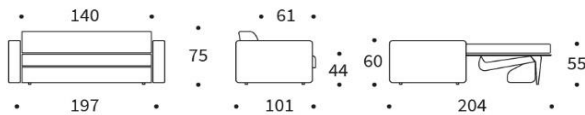

INNOVATION LIVING
 CONCEPT STORES

Dunkerstr. 5 • 10437 Berlin
 +49 (0)30 - 4435 1414

www.innovation-sofas.com
 shop@innovation-sofas.com

KILLIAN

COMPACT - with integrated separate mattress
 Easy-pull-out-mechanism

Armrests	narrow, upholstered
Seating mattress	highly elastic cold foam
Inner mattress	Dual-Memory, reversible
or	5-Zone-Pocket Spring in 140 or 160 x 200 cm
Upholstery	smooth look, fabric not detachable
mattress cover	detachable and washable
Leg	black