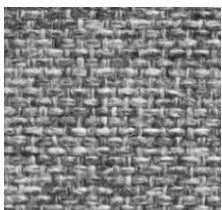

Armrests	narrow, upholstered
Seating mattress	highly elastic cold foam
Inner mattress	Dual-Memory, reversible
or	5-Zone-Pocket Spring in 140 or 160 x 200 cm
Upholstery	smooth look, fabric not detachable
mattress cover	detachable and washable
Leg	black

	fabrics in stock	all other fabrics
KILLIAN sofa		
mattress size	2.125 €	2.435 €
appr. 140 x 195 cm		

Fabrics in stock

565-TWIST
 GRANITE

586-PHOBOS
 LATTE

Throughout the past 50 years the quality of the mattresses has been continually improved to increase comfort and longevity. The materials used are free of harmful substances.

Seat and back of KILLIAN:
DUAL MEMORY mattress

Fiberfill quilted fabric
 High Density foam 2 cm
 Non woven
 Multi Pocket spring 8 cm
 Non woven
 High Density foam 2 cm
 Fiberfill quilted fabric

or

5-zones MULTI-POCKET SPRING mattress