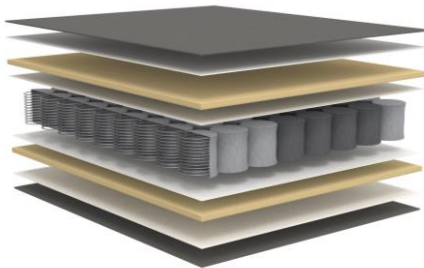

Armrests	narrow, upholstered
Seating mattress	highly elastic cold foam
Inner mattress	Dual-Memory, reversible
or	5-Zone-Pocket Spring in 140 or 160 x 200 cm
Upholstery	smooth look, fabric not detachable
mattress cover	detachable and washable
Leg	black

	fabrics in stock	all other fabrics
KILLIAN sofa		
mattress size	2.125 €	2.435 €
appr. 140 x 195 cm		

Fabrics in stock

565-TWIST
 GRANITE

586-PHOBOS
 LATTE

Throughout the past 50 years the quality of the mattresses has been continually improved to increase comfort and longevity. The materials used are free of harmful substances.

Seat and back of KILLIAN:
DUAL MEMORY mattress

Fiberfill quilted fabric
 High Density foam 2 cm
 Non woven
 Multi Pocket spring 8 cm
 Non woven
 High Density foam 2 cm
 Fiberfill quilted fabric

or

5-zones MULTI-POCKET SPRING mattress

Fiberfill quilted fabric
 High Density foam 2 cm
 Non woven
 Multi Pocket spring 8 cm
 Non woven
 High Density foam 2 cm
 Fiberfill quilted fabric

Ellipse cushion (2 pc.)

appr. 13 x 25 x 55 cm

90 €

Roll cushion (2 pc.)