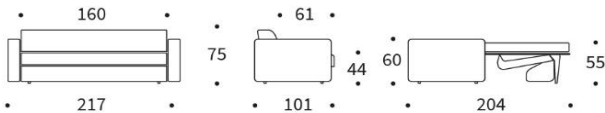

Armrests	narrow, upholstered
Seating mattress	highly elastic cold foam
Inner mattress	Dual-Memory, reversible
or	5-Zone-Pocket Spring in 140 or 160 x 200 cm
Upholstery	smooth look, fabric not detachable
mattress cover	detachable and washable
Leg	black

KILLIAN sofa
 mattress size
 appr. 140 x 195 cm

KILLIAN sofa
 mattress size
 appr. 160 x 195 cm

Fabrics in stock

539 BOUCLÉ
 BEIGE

565 TWIST
 GRANITE

Throughout the past 50 years the quality of the mattresses has been continually improved to increase comfort and longevity. The materials used are free of harmful substances.

appr. Ø 25 x 55 cm

Dapper cushion

appr. 45 x 45 cm

Dapper cushion

appr. 40 x 60 cm

Dapper cushion

appr. 50 x 80 cm

Dapper cushion

appr. 60 x 60 cm