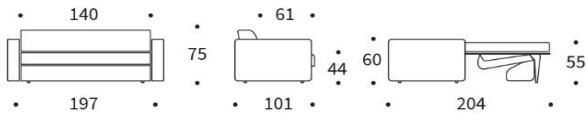

Armrests	narrow, upholstered
Seating mattress	highly elastic cold foam
Inner mattress	Dual-Memory, reversible
or	5-Zone-Pocket Spring in 140 or 160 x 200 cm
Upholstery	smooth look, fabric not detachable
mattress cover	detachable and washable
Leg	black

KILLIAN sofa
 mattress size
 appr. 140 x 195 cm

KILLIAN sofa
 mattress size
 appr. 160 x 195 cm

Fabrics in stock

539 BOUCLÉ
 BEIGE

565 TWIST
 GRANITE

Throughout the past 50 years the quality of the mattresses has been continually improved to increase comfort and longevity. The materials used are free of harmful substances.

appr. Ø 25 x 55 cm

Dapper cushion

appr. 45 x 45 cm

Dapper cushion

appr. 40 x 60 cm

Dapper cushion

appr. 50 x 80 cm

Dapper cushion

appr. 60 x 60 cm