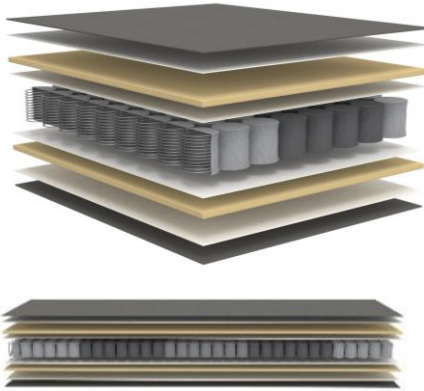

Armrests	narrow, upholstered
Seating mattress	highly elastic cold foam
Inner mattress	Dual-Memory, reversible
or	5-Zone-Pocket Spring in 140 or 160 x 200 cm
Upholstery	smooth look, fabric not detachable
mattress cover	detachable and washable
Leg	black

KILLIAN sofa
 mattress size
 appr. 140 x 195 cm

KILLIAN sofa
 mattress size
 appr. 160 x 195 cm

Fabrics in stock

539 BOUCLÉ
 BEIGE

565 TWIST
 GRANITE

Throughout the past 50 years the quality of the mattresses has been continually improved to increase comfort and longevity. The materials used are free of harmful substances.

Seat and back of KILLIAN:
DUAL MEMORY mattress

Fiberfill quilted fabric
 High Density foam 2 cm
 Non woven
 Multi Pocket spring 8 cm
 Non woven
 High Density foam 2 cm
 Fiberfill quilted fabric

or

5-zones MULTI-POCKET SPRING mattress