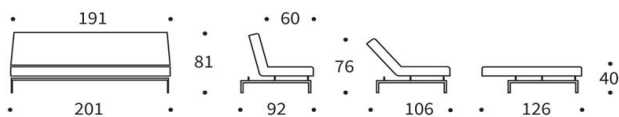

INNOVATION LIVING
 CONCEPT STORES

Dunckerstr. 5 • 10437 Berlin
 +49 (0)30 - 4435 1414

www.innovation-sofas.com
 shop@innovation-sofas.com

JILLIS - high back rest

Sofa with sleeping function

| | |
|----------|---|
| Mattress | Foam |
| Armrest | with or without upholstered armrests |
| Backrest | 3-step elevation: sitting, relaxing, sleeping |
| Detail | decorative stitching in vertical seams |
| Leg | round steel, silver color |

JILLIS SOFA without armrests

mattress size appr. 125 x 200 cm

JILLIS SOFA with armrests

mattress size appr. 125 x 200 cm

Fabrics in stock

280 AVELLA
 SAND

511 ELEGANCE
 RED