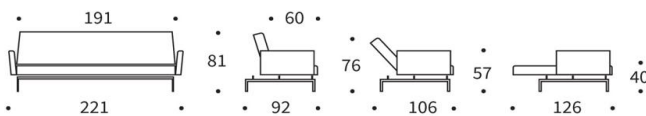

INNOVATION LIVING
 CONCEPT STORES

Dunckerstr. 5 • 10437 Berlin
 +49 (0)30 - 4435 1414

www.innovation-sofas.com
 shop@innovation-sofas.com

JILLIS - high back rest

Sofa with sleeping function

| | |
|----------|---|
| Mattress | Foam |
| Armrest | with or without upholstered armrests |
| Backrest | 3-step elevation: sitting, relaxing, sleeping |
| Detail | decorative stitching in vertical seams |
| Leg | round steel, silver color |

JILLIS SOFA without armrests

mattress size appr. 125 x 200 cm

JILLIS SOFA with armrests

mattress size appr. 125 x 200 cm

Fabrics in stock

280 AVELLA
 SAND

511 ELEGANCE
 RED