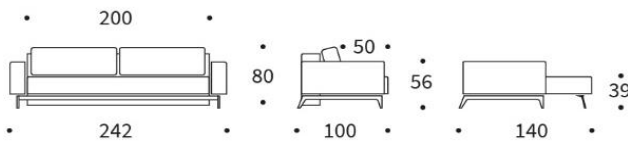

INNOVATION LIVING
 CONCEPT STORES

Dunckerstr. 5 ° 10437 Berlin
 +49 (0)30 - 4435 1414

www.innovation-sofas.com
 shop@innovation-sofas.com

IDUN

Sofa with sleeping function

| | |
|---------------|---|
| Mattress | pocket spring |
| Bedding box | included |
| Armrests | upholstered |
| Back cushions | Feather-fiberfill mix, loose cushions with zipper |
| Legs | natural oak, lacquered |
| Upholstery | smooth look, cover not detachable |
| change covers | available |

IDUN Sofa with armrests

mattress size
 appr. 140 x 200 cm

alternate cover for IDUN

for mattress and cushions

Technical requirements available upon request

Headrest FLIP

adjustable in height & angle

Fabrics in stock

Seat and back IDUN:

pocket spring mattress

upholstery fabric
non woven material
fiberfill
foam casing
pocket spring
fiberfill
metal mesh
rigid metal frame

Extras for even more comfort:

The **INNO Topper** for IDUN appr. 140 x 200 x 5 cm
Mattress made of 5 cm PU-Foam
Cover made of 100 % breathable polyester fabric,
removable and washable at 60° celsius

Dapper cushion appr. 45 x 45 cm
Dapper cushion appr. 40 x 60 cm
Dapper cushion appr. 50 x 80 cm
Dapper cushion appr. 60 x 60 cm

Circle cushion appr. Ø 40 cm
Circle cushion appr. Ø 45 cm