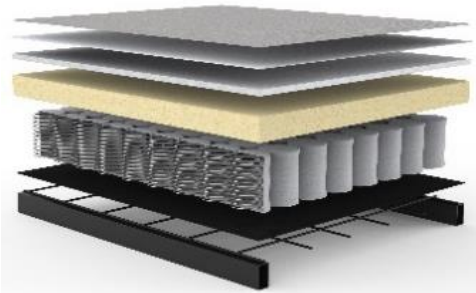

IDUN Sofa with armrests

mattress size
 appr. 140 x 200 cm

alternate cover for IDUN

for mattress and cushions

Technical requirements available upon request

Headrest FLIP

adjustable in height & angle

Fabrics in stock

521-MIXED-DANCE
 GREY

539-BOUCLÉ
 BEIGE

Throughout the past 50 years the quality of the mattresses has been continually improved to increase comfort and longevity. The materials used are free of harmful substances.

Seat and back IDUN:

pocket spring mattress

upholstery fabric
non woven material
fiberfill
foam casing
pocket spring
fiberfill
metal mesh
rigid metal frame

Extras for even more comfort:

The **INNO Topper** for IDUN appr. 140 x 200 x 5 cm
Mattress made of 5 cm PU-Foam
Cover made of 100 % breathable polyester fabric,
removable and washable at 60° celsius