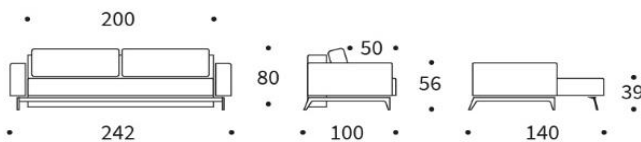

INNOVATION LIVING
 CONCEPT STORES

Dunckerstr. 5 • 10437 Berlin
 +49 (0)30 - 4435 1414

www.innovation-sofas.com
 shop@innovation-sofas.com

IDUN

Sofa with sleeping function

Mattress	pocket spring
Bedding box	included
Armrests	upholstered
Back cushions	Feather-fiberfill mix, loose cushions with zipper
Legs	natural oak, lacquered
Upholstery	smooth look, cover not detachable
change covers	available

IDUN Sofa with armrests

mattress size
 appr. 140 x 200 cm

alternate change cover for IDUN

for mattress and cushions

Headrest

adjustable in height & angle

Fabrics in stock

521-MIXED-DANCE
 GREY