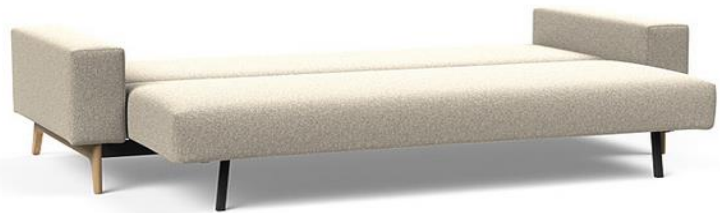

INNOVATION LIVING
 CONCEPT STORES

Dunckerstr. 5 • 10437 Berlin
 +49 (0)30 - 4435 1414

www.innovation-sofas.com
 shop@innovation-sofas.com

IDUN

Sofa with sleeping function

Mattress	pocket spring
Bedding box	included
Armrests	upholstered
Back cushions	Feather-fiberfill mix, loose cushions with zipper
Legs	natural oak, lacquered
Upholstery	smooth look, cover not detachable
change covers	available

IDUN Sofa with armrests

mattress size
 appr. 140 x 200 cm

alternate change cover for IDUN

for mattress and cushions

Headrest

adjustable in height & angle

Fabrics in stock

521-MIXED-DANCE
 GREY