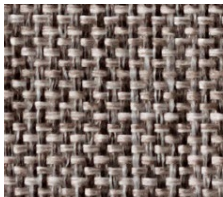

SLYDERS

Sofa transformed to bed within 10 seconds

IDUN

Sofa with sleeping function

Mattress	pocket spring mattress
Mattress size sofa	appr. 140 x 200 cm
Frame	steel, black matt
Legs	natural oak, lacquered
Upholstery	smooth look, cover not detachable
Back cushions	loose cushions with zipper
Bedding box	included

521-MIXED-DANCE
GREY

577-KENYA
DARK GREY

Delivery time for IDUN in all other fabrics (special order): appr. 12-14 weeks

Throughout the past 40 years the quality of the mattresses has been continually improved to increase comfort and longevity.

Cross-section of mattress for IDUN

seat & back

upholstery fabric
non woven material
fiberfill
foam casing
12 cm pocket spring
non woven material
metal mesh
rigid metal frame

• Top-Mattress for even more comfort