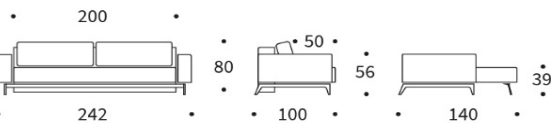

SLYDERS

Sofa transformed to bed within 10 seconds

IDUN

Sofa with sleeping function

Mattress	pocket spring mattress
Mattress size sofa	appr. 140 x 200 cm
Frame	steel, black matt
Legs	natural oak, lacquered
Upholstery	smooth look, cover not detachable
Back cushions	loose cushions with zipper
Bedding box	included

	fabrics in stock	all other fabrics
Sofa with armrests mattress size appr. 140 x 200 cm	1.595 €	1.795 €
Headrest adjustable in height & angle	135 €	135 €

For fabrics in stock: delivery time appr. 4-5 weeks