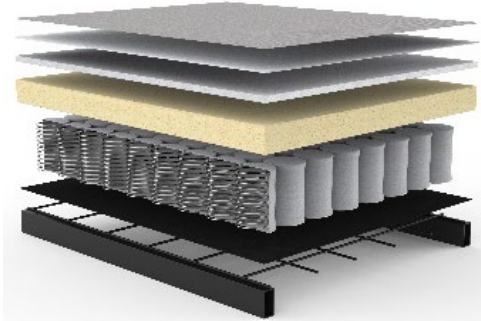

521-MIXED-DANCE
GREY

577-KENYA
DARK GREY

Delivery time for IDUN in all other fabrics (special order): appr. 12-14 weeks

Throughout the past 40 years the quality of the mattresses has been continually improved to increase comfort and longevity.

Cross-section of mattress for IDUN

seat & back

upholstery fabric
non woven material
fiberfill
foam casing
12 cm pocket spring
non woven material
metal mesh
rigid metal frame

• Top-Mattress for even more comfort

Mattress made of PU-Foam.
Cover made of 100 % breathable polyester fabric
removable and washable at 60° celsius

Use provided fabric to roll up, velcro closure
and handle for easy storage and handling

appr. 140 x 200 x 5 cm