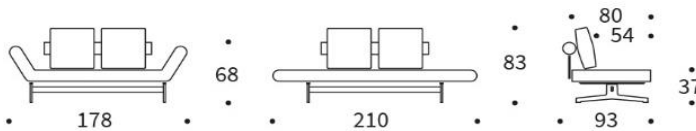

GHIA

multifunctional daybed

- Mattress pocket spring
 Back support ø 18 cm roll
 lose square back cushions (50 x 50 x 11 cm), cover detachable
- Elevation 3-step elevation at both ends
 Füße CHROM
or OAK LACQUERED
or LASER BLACK
- Upholstery coffered quilting, fabric not detachable

	fabrics in stock	all other fabrics
GHIA daybed		
mattress size		
appr. 80 x 210 cm		
with leg CHROM	1.035 €	1.185 €
with leg OAK	1.145 €	1.295 €
with leg LASER	1.145 €	1.295 €

leg versions

CHROM

OAK NATURAL LACQUERED

Seat of GHIA:

pocket spring mattress

- upholstery fabric
- non woven material
- fiberfill
- foam casing
- pocket spring
- fiberfill
- metal mesh
- rigid metal frame

Ellipse cushion (2 pc.)

appr. 13 x 25 x 55 cm