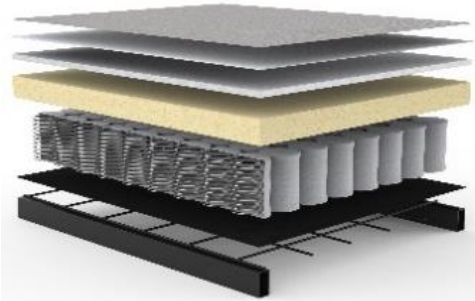

	fabrics in stock	all other fabrics
GHIA daybed		
mattress size		
appr. 80 x 210 cm		
with leg CHROM	1.035 €	1.185 €
with leg OAK	1.145 €	1.295 €
with leg LASER	1.145 €	1.295 €

leg versions

CHROM

OAK NATURAL LACQUERED

LASER

Fabrics in stock

525-MIXED-DANCE
LIGHT-BLUE

550-FANUAL
BLACK

551-FANUAL
BROWN

318-CORDUFINE
BEIGE

Throughout the past 50 years the quality of the mattresses has been continually improved to increase comfort and longevity. The materials used are free of harmful substances.

Seat of GHIA:

pocket spring mattress

- upholstery fabric
- non woven material
- fiberfill
- foam casing
- pocket spring
- fiberfill
- metal mesh
- rigid metal frame

Ellipse cushion (2 pc.)

appr. 13 x 25 x 55 cm

90 €

Roll cushion (2 pc.)

appr. Ø 25 x 55 cm

100 €

Dapper cushion

appr. 45 x 45 cm

58 €

Dapper cushion