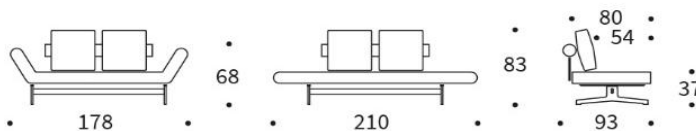

INNOVATION LIVING
 CONCEPT STORES

Dunckerstr. 5 • 10437 Berlin
 +49 (0)30 - 4435 1414

www.innovation-sofas.com
 shop@innovation-sofas.com

GHIA

multifunctional daybed

Mattress	pocket spring
Back support	ø 18 cm roll lose square back cushions (50 x 50 x 11 cm), cover detachable
Elevation	3-step elevation at both ends
Füße	CHROM or OAK LACQUERED or LASER BLACK
Upholstery	coffered quilting, fabric not detachable

GHIA daybed
 mattress size
 appr. 80 x 210 cm
with leg CHROM

with leg OAK

with leg LASER

leg versions

CHROM

OAK NATURAL LACQUERED

LASER

fabrics in stock

Seat of GHIA:
pocket spring mattress

upholstery fabric
non woven material
fiberfill
foam casing
pocket spring
fiberfill
metal mesh
rigid metal frame

Ellipse cushion (2 pc.)

appr. 13 x 25 x 55 cm

Roll cushion (2 pc.)

appr. Ø 25 x 55 cm

Dapper cushion
Dapper cushion
Dapper cushion
Dapper cushion

appr. 45 x 45 cm
appr. 40 x 60 cm
appr. 50 x 80 cm
appr. 60 x 60 cm