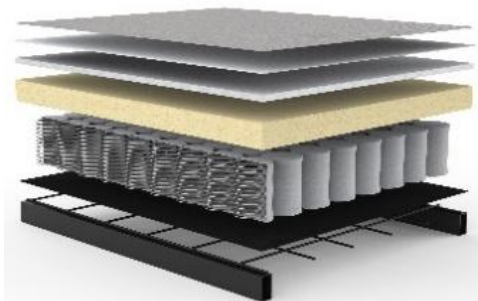

GHIA daybed
 mattress size
 appr. 80 x 210 cm
with leg CHROM

with leg OAK

with leg LASER

leg versions

CHROM

OAK NATURAL LACQUERED

LASER

fabrics in stock

318 CORDUFINÉ
 BEIGE

414 ESINA
 INDIGO BLUE

525 MIXED-DANCE
 LIGHT-BLUE

550 FANUAL
 BLACK

551 FANUAL
 BROWN

Throughout the past 50 years the quality of the mattresses has been continually improved to increase comfort and longevity. The materials used are free of harmful substances.

Seat of GHIA:
pocket spring mattress

upholstery fabric
non woven material
fiberfill
foam casing
pocket spring
fiberfill
metal mesh
rigid metal frame

Ellipse cushion (2 pc.)

appr. 13 x 25 x 55 cm

Roll cushion (2 pc.)