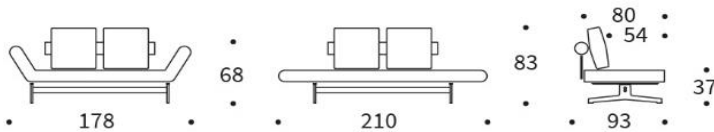

INNOVATION LIVING
 CONCEPT STORES

Dunckerstr. 5 • 10437 Berlin
 +49 (0)30 - 4435 1414

www.innovation-sofas.com
 shop@innovation-sofas.com

GHIA

multifunctional daybed

Mattress	pocket spring
Back support	ø 18 cm roll lose square back cushions (50 x 50 x 11 cm), cover detachable
Elevation	3-step elevation at both ends
FüÙe	CHROM or OAK LACQUERED or LASER BLACK
Upholstery	coffered quilting, fabric not detachable

GHIA daybed

mattress size
 appr. 80 x 210 cm
 with leg CHROM

with leg OAK

with leg LASER

leg versions

CHROM

OAK NATURAL LACQUERED

LASER

Seat of GHIA:
pocket spring mattress

upholstery fabric
 non woven material
 fiberfill
 foam casing
 pocket spring
 fiberfill
 metal mesh
 rigid metal frame

Ellipse cushion (2 pc.)

appr. 13 x 25 x 55 cm

Roll cushion (2 pc.)

appr. Ø 25 x 55 cm

Dapper cushion
Dapper cushion
Dapper cushion
Dapper cushion

appr. 45 x 45 cm
 appr. 40 x 60 cm
 appr. 50 x 80 cm
 appr. 60 x 60 cm