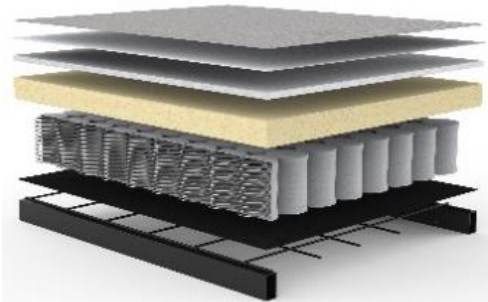

GHIA daybed

mattress size
 appr. 80 x 210 cm
 with leg CHROM

with leg OAK

with leg LASER

leg versions

CHROM

OAK NATURAL LACQUERED

LASER

Fabrics in stock

525- MIXED-DANCE
 LIGHT-BLUE

550- FANUAL
 BLACK

551- FANUAL
 BROWN

318- CORDUFINE
 BEIGE

688- SILVERSHINE

Throughout the past 50 years the quality of the mattresses has been continually improved to increase comfort and longevity. The materials used are free of harmful substances.

Seat of GHIA:
pocket spring mattress

upholstery fabric
 non woven material
 fiberfill
 foam casing
 pocket spring
 fiberfill
 metal mesh
 rigid metal frame

Ellipse cushion (2 pc.)

appr. 13 x 25 x 55 cm

Roll cushion (2 pc.)