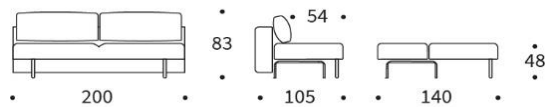

INNOVATION LIVING
 CONCEPT STORES

Dunckerstr. 5 • 10437 Berlin
 +49 (0)30 - 4435 1414

www.innovation-sofas.com
 shop@innovation-sofas.com

FRODE

Multifunctional sofabed

Mattress dual-pocket-spring
 Size 80/60 cm, appr. 140 x 200 cm
 Frame/leg Steel black matt / Leg STEM wood light
 Armrests upholstered or without armrest
 Storage bedding box included
 Upholstery not detachable

	fabrics in stock	all other fabrics
--	---------------------	----------------------

FRODE Sofa	1.355 €	1.545 €
mattress size: appr. 140 x 200 cm		

Sofa with upholstered armrests	1.615 €	1.836 €
Liegefläche: ca. 140 x 200 cm		