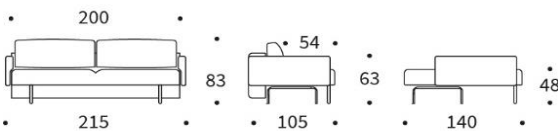

INNOVATION LIVING
 CONCEPT STORES

Dunckerstr. 5 • 10437 Berlin
 +49 (0)30 - 4435 1414

www.innovation-sofas.com
 shop@innovation-sofas.com

FRODE

Multifunctional sofabed

Mattress dual-pocket-spring
 Size 80/60 cm, appr. 140 x 200 cm
 Frame/leg Steel black matt / Leg STEM wood light
 Armrests upholstered or without armrest
 Storage bedding box included
 Upholstery not detachable

	fabrics in stock	all other fabrics
--	---------------------	----------------------

FRODE Sofa	1.355 €	1.545 €
mattress size: appr. 140 x 200 cm		

Sofa with upholstered armrests	1.615 €	1.836 €
Liegefläche: ca. 140 x 200 cm		

Extras for even more comfort:

The **INNO Topper** for FRODE appr. 140 x 200 x 5 cm
 Mattress made of 5 cm PU-Foam
 Cover made of 100 % breathable polyester fabric,
 removable and washable at 60° celsius