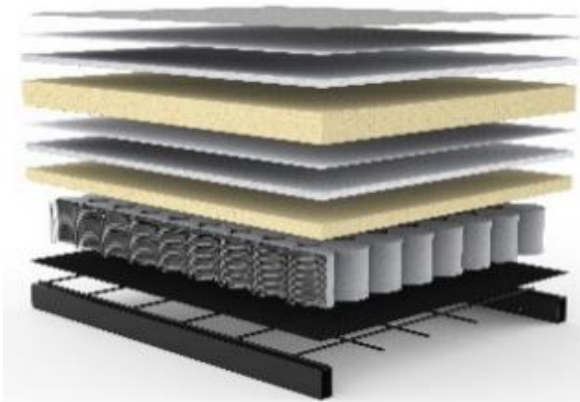

INNOVATION LIVING
 CONCEPT STORES

Dunckerstr. 5 • 10437 Berlin
 +49 (0)30 - 4435 1414

www.innovation-sofas.com
 shop@innovation-sofas.com

FRODE

Multifunctional sofabed

Mattress dual-pocket-spring
 Size 80/60 cm, appr. 140 x 200 cm
 Frame/leg Steel black matt / Leg STEM wood light
 Armrests upholstered or without armrest
 Storage bedding box included
 Upholstery not detachable

Headrest	170 €	170 €
adjustable in height & angle		

Fabrics in stock

573-VIVUS
 DUSTY BLUE

531-BOUCLÉ
 OFF WHITE

Throughout the past 50 years the quality of the mattresses has been continually improved to increase comfort and longevity. The materials used are free of harmful substances.

Seat and back

Dual pocket spring mattress

- upholstery fabric
- non woven material
- fiberfill
- foam casing
- non woven material
- fiberfill
- foam casing
- pocket spring
- non woven material
- metal mesh
- rigid metal frame

Extras for even more comfort:

The **INNO Topper** for FRODE appr. 140 x 200 x 5 cm
 Mattress made of 5 cm PU-Foam
 Cover made of 100 % breathable polyester fabric,
 removable and washable at 60° celsius