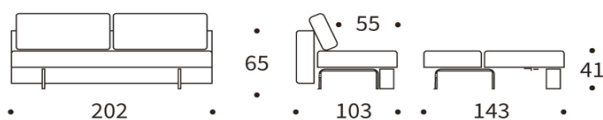

EILIS

Sofa with sleeping function

Mattress	pocket spring
Legs	oak, lacquered dark color
Upholstery	coffered quilting, fabric not detachable
Back cushions	loose cushions, cover detachable
Bedding box	included

EILIS Sofa

mattress size
appr. 140 x 200 cm

Headrest

adjustable in height & angle

Available in this fabric only

280 AVELLA
SAND