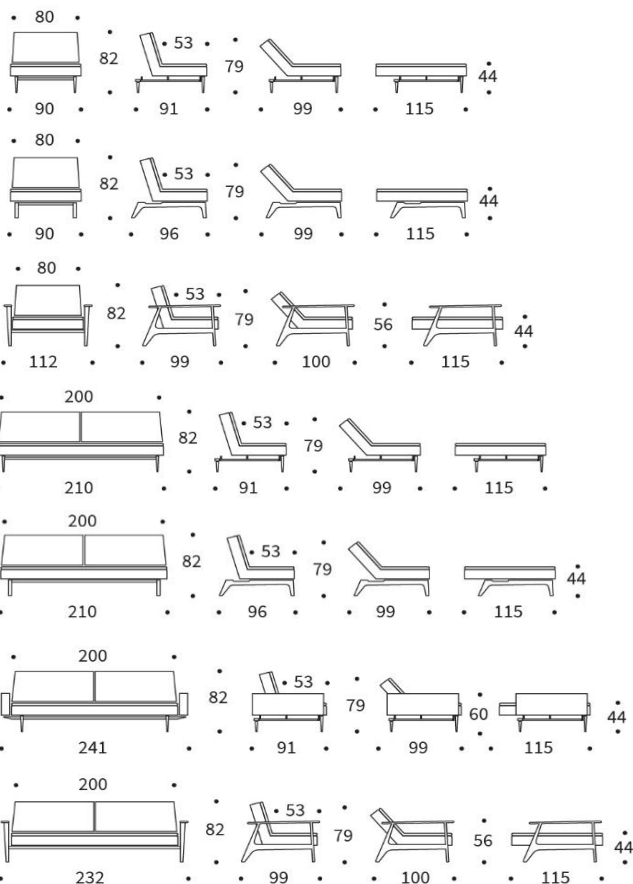

INNOVATION LIVING
 CONCEPT STORES

Dunckerstr. 5 • 10437 Berlin
 +49 (0)30 - 4435 1414

www.innovation-sofas.com
 shop@innovation-sofas.com

DUBLEXO

Multifunctional modular sofa with sleeping function

Backrest sofa	divided, centre split, 3-step back elevation: sit, relax, bed position
Chair	3-step back elevation
Upholstery	coffered quilting, fabric not detachable
Mattress	dual pocket spring
Armrests	see armrest options
Legs	see leg options
Frame	black steel

chair with standard leg
 mattress size appr.: 90 x 115 cm

chair with leg version 'EIK'
 mattress size appr.: 90 x 115 cm

chair with armrests 'FREJ'
 mattress size appr.: 90 x 115 cm

sofa without armrest, with standard legs
 mattress size appr.: 115 x 200 cm

sofa with leg 'EIK'
 mattress size appr.: 115 x 200 cm

sofa with upholstered armrests
 mattress size appr.: 115 x 200 cm

sofa with armrests 'FREJ'
 mattress size appr.: 115 x 200 cm

+

DUBLEXO with upholstered armrest DUBLEXO without armrest