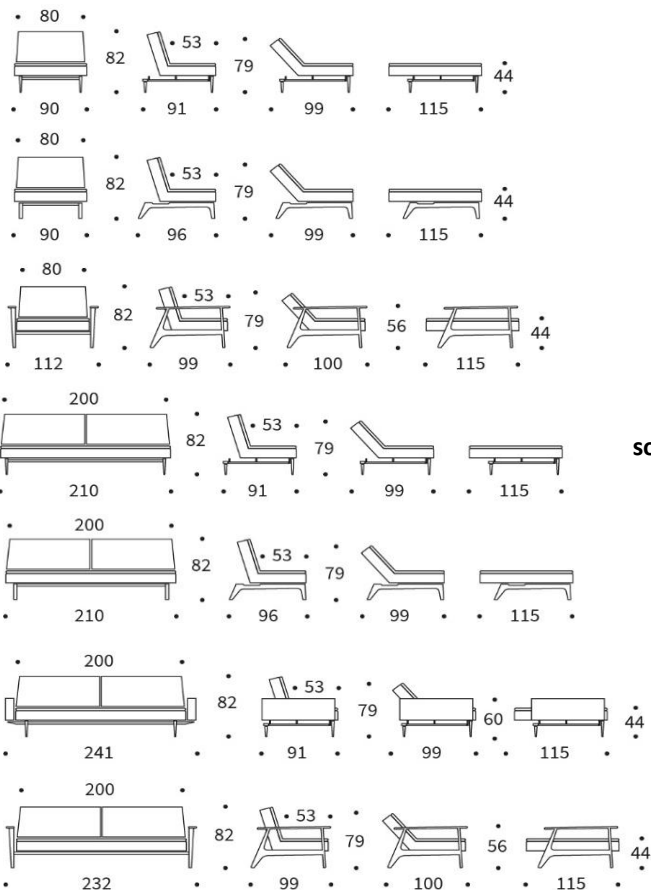

DUBLEXO

Multifunctional modular sofa with sleeping function

Backrest sofa	divided, centre split, 3-step back elevation: sit, relax, bed position
Chair	3-step back elevation
Upholstery	coffered quilting, fabric not detachable
Mattress	dual pocket spring
Armrests	see armrest options
Legs	see leg options
Frame	black steel

chair with standard leg
 mattress size appr.: 90 x 115 cm

chair with leg version 'EIK'
 mattress size appr.: 90 x 115 cm

chair with armrests 'FREJ'
 mattress size appr.: 90 x 115 cm

sofa without armrest, with standard legs
 mattress size appr: 115 x 200 cm

sofa with leg 'EIK'
 mattress size appr: 115 x 200 cm

sofa with upholstered armrests
 mattress size appr: 115 x 200 cm

sofa with armrests 'FREJ'
 mattress size appr: 115 x 200 cm

DUBLEXO with upholstered armrest DUBLEXO without armrest

Dapper cushion

appr. 45 x 45 cm

Dapper cushion

appr. 40 x 60 cm

Dapper cushion

appr. 50 x 80 cm

Dapper cushion

appr. 60 x 60 cm