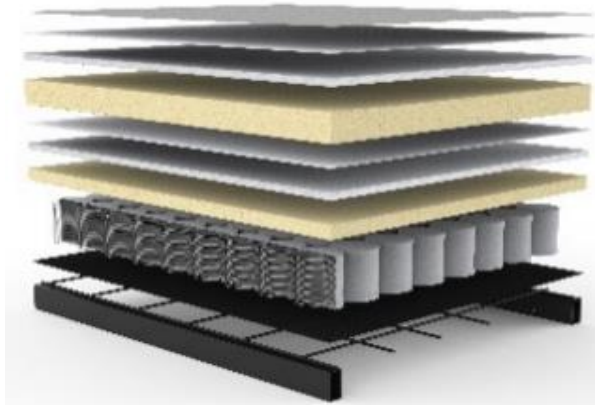

For all styles with and without armrests:

**STYLETTO
light**

**STYLETTO
dark**

**STYLETTO
black**

**STEM
light**

CHROM

Varianten EIK / FREJ

EIK light

FREJ light

EIK Smoked Oak

FREJ Smoked Oak

Stoffwahl für das Schnelllieferprogramm

**527-MIXED-DANCE
NATURAL**

**358-TAURA
CHOCCO**

**563-TWIST
CHARCOAL**

Throughout the past 50 years the quality of the mattresses has been continually improved to increase comfort and longevity. The materials used are free of harmful substances.

**Seat an back of DUBLEXO:
Dual pocket spring mattress**

upholstery fabric
non woven material
fiberfill
foam casing
non woven material
fiberfill
foam casing
pocket spring
non woven material
metal mesh
rigid metal frame

Specifically for these models designed mattress can be folds and bent easily and repeatedly.

Extras for even more comfort:

The **INNO Topper** for DUBLEXO appr. 120 x 200 x 5 cm
Mattress made of 5 cm PU-Foam
Cover made of 100 % breathable polyester fabric,
removable and washable at 60° celsius