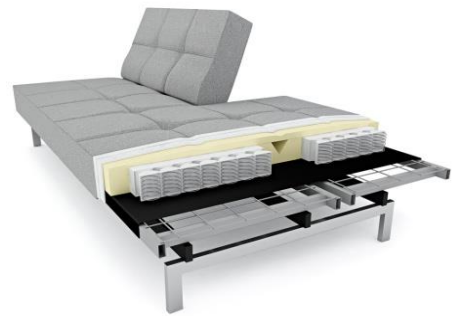

Throughout the past 50 years the quality of the mattresses has been continually improved to increase comfort and longevity. The materials used are free of harmful substances.

**Seat an back of DUBLEXO:
Dual pocket spring mattress**

upholstery fabric
non woven material
fiberfill
foam casing
non woven material
fiberfill
foam casing
pocket spring
non woven material
metal mesh
rigid metal frame

Specifically for these models designed mattress can be folds and bent easily and repeatedly.

Extras for even more comfort:

The **INNO Topper** for DUBLEXO appr. 120 x 200 x 5 cm
Mattress made of 5 cm PU-Foam
Cover made of 100 % breathable polyester fabric,
removable and washable at 60° celsius

Use provided fabric to roll up, velcro closure
and handle for easy storage and handling

Mattress cover

appr. 120 x 200 x 2 cm