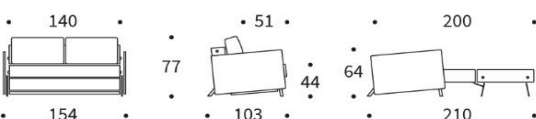

sofa 140 with upholstered armrests

leg steel mat black