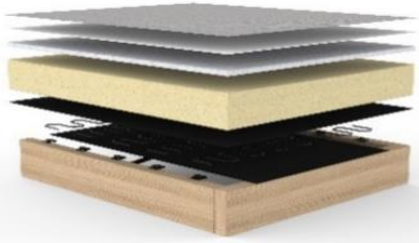

leg ALUMINIUM

sofa 160 with upholstered armrests

leg steel mat black

Headrest FLIP

adjustable in height & angle

Fabrics in stock

612-BLIDA
SAND GREY

528-MIXED-DANCE
BLUE

565-TWIST
GRANITE

581-ARGUS
RUST

Leg versions

chrome high gloss

aluminium

oak laquered

steel mat black pulver coated

Throughout the past 50 years the quality of the mattresses has been continually improved to increase comfort and longevity. The materials used are free of harmful substances.

No-zag Spring mattress with resilient foam comfort

upholstery fabric
non woven material
fiberfill
foam casing
non woven material
No-Zag spring
non woven material
frame, solid wood

Extras for even more comfort:

The **INNO Topper** for CUBED 02 Mattress made of 5 cm PU-Foam
Cover made of 100 % breathable polyester fabric,
removable and washable at 60° celsius
Use provided fabric to roll up, velcro closure
and handle for easy storage and handling