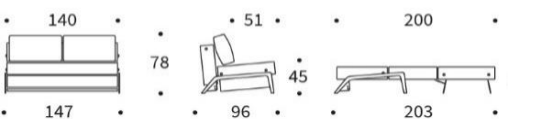

CUBED CONCEPT

chair 90 without armrests

leg CHROME

leg OAK

leg ALUMINIUM

chair 90 with upholstered armrests

leg steel mat black

sofa 140 without armrests

appr. 45 x 45 cm
appr. 40 x 60 cm
appr. 50 x 80 cm
appr. 60 x 60 cm

**Circle cushion
Circle cushion**

appr. Ø 40 cm
appr. Ø 45 cm