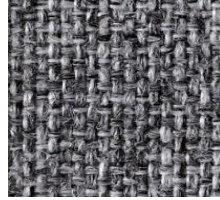

leg ALUMINIUM

sofa 160 with upholstered armrests

leg steel mat black

Headrest FLIP

adjustable in height & angle

Fabrics in stock

612-BLIDA
SAND GREY

528-MIXED-DANCE
BLUE

565-TWIST
GRANITE

581-ARGUS
RUST

Leg versions

chrome high gloss

aluminium

oak laquered

steel mat black pulver coated

Throughout the past 50 years the quality of the mattresses has been continually improved to increase comfort and longevity. The materials used are free of harmful substances.