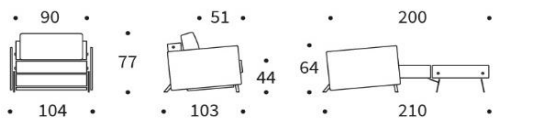

chair 90 with upholstered armrests

leg steel mat black