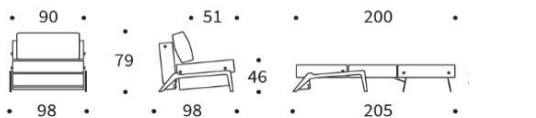

CUBED

Compact sofa/chair with sleeping function

Mattress	No-zag spring with cold foam topper
Storage	in middle mattress
Armrest	narrow upholstered armrest, optional
Fuß	steel mat black pulver coated (only with armrest) chrome high gloss (only without armrest) oak laquered (only without armrest) aluminium polished (only without armrest)
Upholstery	coffered quilting, fabric not detachable
Back cushions	loose cushions with zipper

appr. 45 x 45 cm
appr. 40 x 60 cm
appr. 50 x 80 cm
appr. 60 x 60 cm

**Circle cushion
Circle cushion**

appr. Ø 40 cm
appr. Ø 45 cm