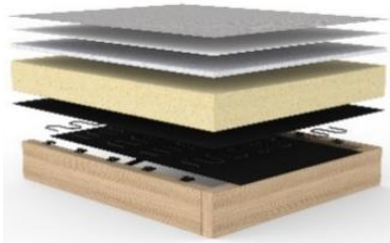

leg ALUMINIUM

sofa 160 *with* upholstered armrests

leg steel mat black

Headrest FLIP

adjustable in height & angle

Fabrics in stock

417 ESINA
MOCHA

528 MIXED-DANCE
BLUE

565 TWIST
GRANITE

612 BLIDA
SAND GREY

Leg versions

chrome high gloss

aluminium

oak laquered

steel mat black pulver coated

Throughout the past 50 years the quality of the mattresses has been continually improved to increase comfort and longevity. The materials used are free of harmful substances.

No-zag Spring mattress with resilient foam comfort

upholstery fabric
non woven material
fiberfill
foam casing
non woven material
No-Zag spring
non woven material
frame, solid wood

Extras for even more comfort:

The **INNO Topper** for CUBED 02 Mattress made of 5 cm PU-Foam Cover made of 100 % breathable polyester fabric, removable and washable at 60° celsius Use provided fabric to roll up, velcro closure and handle for easy storage and handling