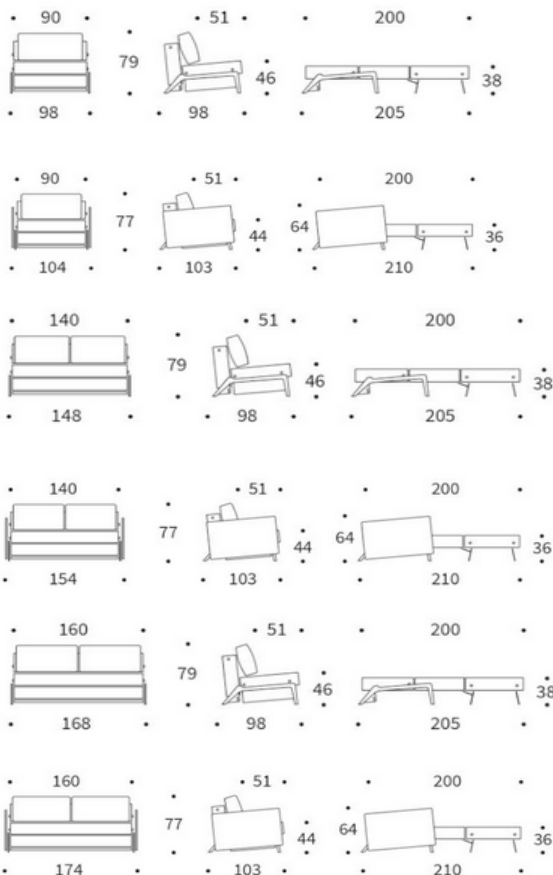

CUBED

Compact sofa/chair with sleeping function

Mattress	No-zag spring with cold foam topper
Storage	in middle mattress
Armrest	narrow upholstered armrest, optional
Leg	steel mat black pulver coated (only with armrest) chrome high gloss (only without armrest) oak laquered (only without armrest) aluminium polished (only without armrest)
Upholstery	coffered quilting, fabric not detachable
Back cushions	loose cushions with zipper

CUBED CONCEPT

chair 90 *without* armrests

leg CHROME

leg OAK

leg ALUMINIUM

chair 90 *with* upholstered armrests

leg steel mat black

sofa 140 *without* armrests

appr. 140 x 200 x 5 cm
appr. 160 x 200 x 5 cm

Mattress cover

appr. 140 x 200 x 2 cm
appr. 160 x 200 x 2 cm

Ellipse cushion (2 pc.)

appr. Ø 25 x 55 cm

Roll cushion (2 pc.)

appr. Ø 25 x 55 cm

Dapper cushion

appr. 45 x 45 cm

Dapper cushion

appr. 40 x 60 cm

Dapper cushion

appr. 50 x 80 cm

Dapper cushion

appr. 60 x 60 cm