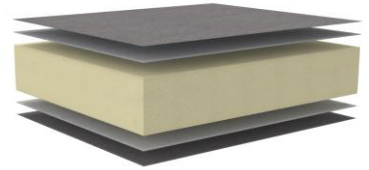

INNOVATION LIVING
 CONCEPT STORES

Dunckerstr. 5 • 10437 Berlin
 +49 (0)30 - 4435 1414

www.innovation-sofas.com
 shop@innovation-sofas.com

CozyPad Retro

Modular sofa range with a sleep function
 Sofas, L-shaped armchairs, daybeds
 – anything is possible!

Covers are removable and washable
 Replacement covers available – prices on request

Dimensions may vary by up to 3 cm

SOFA

Mattress construction
 Purem

Seat height	appr. 40 cm
Seat depth	appr. 65 cm
Back height	appr. 77 cm
Height of back cushion	appr. 37 cm