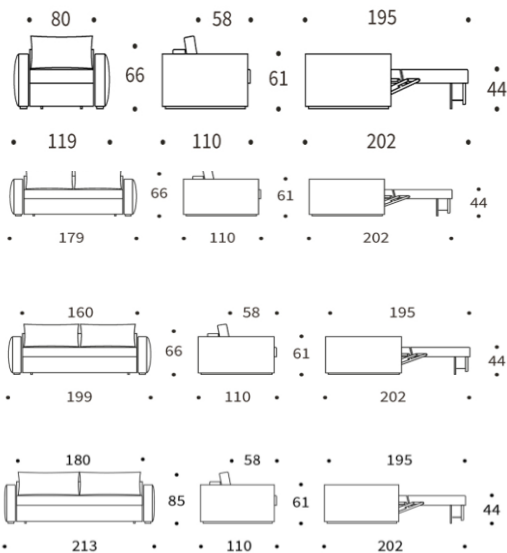

## COSIAL

Compact sofa/chair with sleeping function

Mattress	pocket spring
Armrests	upholstered
Back cushions	loose cushions with zipper
Upholstery	smooth look, cover not detachable
Legs	matt black

**COSIAL chair**  
 mattress size appr. 80 x 195 cm

**COSIAL Sofa 140**  
 mattress size appr. 140 x 195 cm

**COSIAL Sofa 160**  
 mattress size appr. 160 x 195 cm

**COSIAL Sofa 180**  
 mattress size appr. 180 x 195 cm

ca. 140 x 200 x 5 cm  
ca. 160 x 200 x 5 cm  
ca. 180 x 200 x 5 cm

**Mattress cover** ca. 140 x 200 x 2 cm  
ca. 160 x 200 x 2 cm

**Armlehnkissen Ellipse (2 Stück)** ca. 13 x 25 x 55 cm

**Armlehnkissen Rolle (2 Stück)** ca. Ø 25 x 55 cm

**Dapper Kissen** ca. 45 x 45 cm  
**Dapper Kissen** ca. 40 x 60 cm  
**Dapper Kissen** ca. 50 x 80 cm  
**Dapper Kissen** ca. 60 x 60 cm

**Circle Kissen** ca. Ø 40 cm  
**Circle Kissen** ca. Ø 45 cm