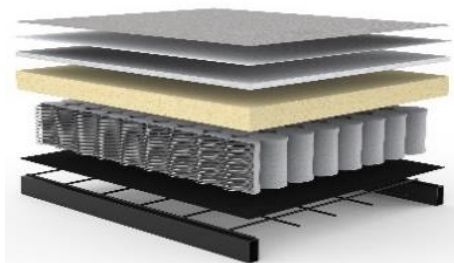

**COSIAL Sofa 140**  
 mattress size appr. 140 x 195 cm

**COSIAL Sofa 160**  
 mattress size appr. 160 x 195 cm

**COSIAL Sofa 180**  
 mattress size appr. 180 x 195 cm

### Fabrics in stock

580- ARGUS,  
 NAVY BLUE

586- PHOBOS,  
 LATTE

Throughout the past 50 years the quality of the mattresses has been continually improved to increase comfort and longevity. The materials used are free of harmful substances.

Seat and back of COSIAL:  
**pocket spring mattress**

upholstery fabric  
non woven material  
fiberfill  
foam casing  
pocket spring  
fiberfill  
metal mesh  
rigid metal frame

**Extras for even more comfort:**

The **INNO Topper** for COSIAL :  
Mattress made of 5 cm PU-Foam  
Cover made of 100 % breathable polyester fabric,  
removable and washable at 60° celsius  
Use provided fabric to roll up, velcro closure  
and handle for easy storage and handling