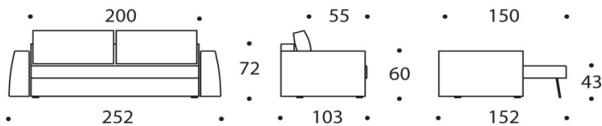

INNOVATION LIVING
CONCEPT STORES

Dunckerstr. 5 • 10437 Berlin
+49 (0)30 - 4435 1414

www.innovation-sofas.com
shop@innovation-sofas.com

CONE

multifunctional sofa bed with
large storage box

Mattress	Dual pocket spring
Upholstery	smooth look, cover not detachable
Storage	large bedding box included
Legs	mat black metall, automatically fold out when converted into a bed
Armrest	upholstered
Back cushions	loose cushions with zipper

CONE Sofa
mattress size
appr. 150 x 200 cm

ottoman CONE
75 x 75 cm
with storage box

Headrest FLIP
adjustable in height & angle

Fabrics in stock

412 ESINA
RUST ORANGE

470 YUVENO
NATURAL

565 TWIST
GRANITE

Throughout the past 50 years the quality of the mattresses has been continually improved to increase comfort and longevity. The materials used are free of harmful substances.

Extras for even more comfort:

The **INNO Topper** for CONE appr. 150 x 200 x 5 cm
 Mattress made of 5 cm PU-Foam
 Cover made of 100 % breathable polyester fabric,
 removable and washable at 60° celsius

Dapper cushion

appr. 45 x 45 cm

Dapper cushion

appr. 40 x 60 cm

Dapper cushion

appr. 50 x 80 cm

Dapper cushion

appr. 60 x 60 cm