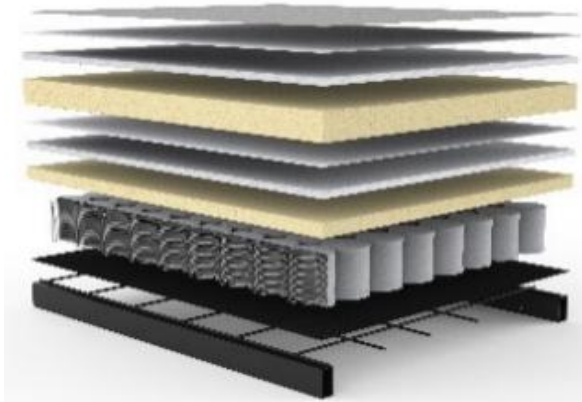

CONE Sofa
mattress size
appr. 150 x 200 cm

ottoman CONE
75 x 75 cm
with storage box

Headrest FLIP
adjustable in height & angle

Fabrics in stock

412 ESINA
RUST ORANGE

470 YUVENO
NATURAL

565 TWIST
GRANITE

Throughout the past 50 years the quality of the mattresses has been continually improved to increase comfort and longevity. The materials used are free of harmful substances.

Seat and back of CONE:

Dual pocket spring mattress

- upholstery fabric
- non woven material
- fiberfill
- foam casing
- non woven material
- fiberfill
- foam casing
- pocket spring
- non woven material
- metal mesh
- rigid metal frame

Extras for even more comfort:

The **INNO Topper** for CONE appr. 150 x 200 x 5 cm
 Mattress made of 5 cm PU-Foam
 Cover made of 100 % breathable polyester fabric,
 removable and washable at 60° celsius