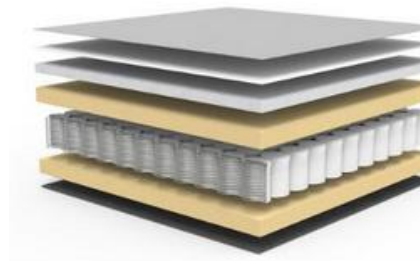

CIRCLUS - Sofa & Doppelbett

Stylish & multifunctional

Dimensions may vary by up to 3 cm

Seat height	appr. 37 cm
Seat depth	appr. 61 cm
Backrest height	appr. 65 cm
Back cushion height	appr. 29 cm
Removable and washable covers	

Fabric cover
Upholstery felt
Filling cover
Foam
Pocket spring core
Foam
Upholstery felt

CIRCLUS Daybed

with 2 corner back cushions + 2 brackets

mattress size: appr. 90 x 200 cm
when unfolded appr. 180 x 200 cm

CIRCLUS Daybed

with 2 straight back cushions + 2 brackets

mattress size: appr. 90 x 200 cm
when unfolded appr. 180 x 200 cm

CIRCLUS Daybed without back cushions

mattress size: appr. 90 x 200 cm
when unfolded appr. 180 x 200 cm