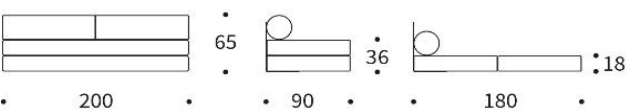

INNOVATION LIVING
 CONCEPT STORES

Dunkerstr. 5 • 10437 Berlin
 +49 (0)30 - 4435 1414

www.innovation-sofas.com
 shop@innovation-sofas.com

CIRCLUS - Sofa & Doppelbett

Stylish & multifunctional

Dimensions may vary by up to 3 cm

CIRCLUS Daybed

with 2 corner back cushions + 2 brackets

mattress size: appr. 90 x 200 cm

when unfolded appr. 180 x 200 cm

CIRCLUS Daybed

with 2 straight back cushions + 2 brackets

mattress size: appr. 90 x 200 cm

when unfolded appr. 180 x 200 cm

CIRCLUS Daybed without back cushions

mattress size: appr. 90 x 200 cm

when unfolded appr. 180 x 200 cm

CIRCLUS Corner Back Cushion Set (2 pieces)

CIRCLUS Straight Back Cushion (1 piece)