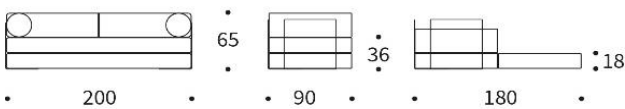

INNOVATION LIVING
 CONCEPT STORES

Dunkerstr. 5 • 10437 Berlin
 +49 (0)30 - 4435 1414

www.innovation-sofas.com
 shop@innovation-sofas.com

CIRCLUS - Sofa & Doppelbett

Stylish & multifunctional

Dimensions may vary by up to 3 cm

Seat height	appr. 37 cm
Seat depth	appr. 61 cm
Backrest height	appr. 65 cm
Back cushion height	appr. 29 cm
Removable and washable covers	

Fabric cover
 Upholstery felt
 Filling cover
 Foam
 Pocket spring core
 Foam
 Upholstery felt

CIRCLUS Daybed

with 2 corner back cushions + 2 brackets

mattress size: appr. 90 x 200 cm

when unfolded appr. 180 x 200 cm

CIRCLUS Daybed

with 2 straight back cushions + 2 brackets

mattress size: appr. 90 x 200 cm

when unfolded appr. 180 x 200 cm

CIRCLUS Daybed without back cushions

mattress size: appr. 90 x 200 cm

when unfolded appr. 180 x 200 cm

CIRCLUS Corner Back Cushion Set (2 pieces)

CIRCLUS Straight Back Cushion (1 piece)