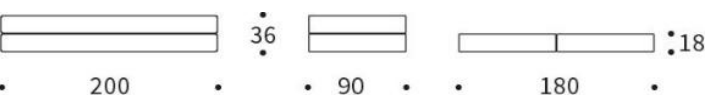

INNOVATION LIVING
 CONCEPT STORES

Dunkerstr. 5 • 10437 Berlin
 +49 (0)30 - 4435 1414

www.innovation-sofas.com
 shop@innovation-sofas.com

CIRCLUS - Sofa & Doppelbett

Stylish & multifunctional

Dimensions may vary by up to 3 cm

Seat height	appr. 37 cm
Seat depth	appr. 61 cm
Backrest height	appr. 65 cm
Back cushion height	appr. 29 cm
Removable and washable covers	

Fabric cover
 Upholstery felt
 Filling cover
 Foam
 Pocket spring core
 Foam
 Upholstery felt

CIRCLUS Daybed

with 2 corner back cushions + 2 brackets

mattress size: appr. 90 x 200 cm

when unfolded appr. 180 x 200 cm

CIRCLUS Daybed

with 2 straight back cushions + 2 brackets

mattress size: appr. 90 x 200 cm

when unfolded appr. 180 x 200 cm

CIRCLUS Daybed without back cushions

mattress size: appr. 90 x 200 cm

when unfolded appr. 180 x 200 cm

CIRCLUS Corner Back Cushion Set (2 pieces)

CIRCLUS Straight Back Cushion (1 piece)