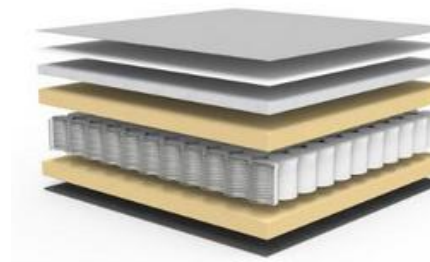

INNOVATION LIVING
 CONCEPT STORES

Dunkerstr. 5 • 10437 Berlin
 +49 (0)30 - 4435 1414

www.innovation-sofas.com
 shop@innovation-sofas.com

CIRCLUS - Sofa & Doppelbett

Stylish & multifunctional

Dimensions may vary by up to 3 cm

Seat height	appr. 37 cm
Seat depth	appr. 61 cm
Backrest height	appr. 65 cm
Back cushion height	appr. 29 cm
Removable and washable covers	

Fabric cover
 Upholstery felt
 Filling cover
 Foam
 Pocket spring core
 Foam
 Upholstery felt

CIRCLUS Daybed

with 2 corner back cushions + 2 brackets

mattress size: appr. 90 x 200 cm

when unfolded appr. 180 x 200 cm

CIRCLUS Daybed

with 2 straight back cushions + 2 brackets

mattress size: appr. 90 x 200 cm

when unfolded appr. 180 x 200 cm

CIRCLUS Daybed without back cushions

mattress size: appr. 90 x 200 cm

when unfolded appr. 180 x 200 cm

CIRCLUS Corner Back Cushion Set (2 pieces)

CIRCLUS Straight Back Cushion (1 piece)