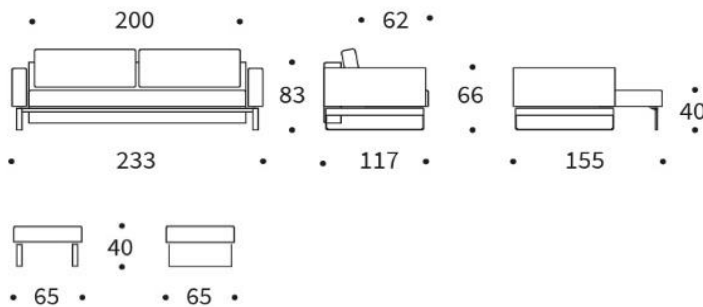

INNOVATION LIVING
CONCEPT STORES

Dunckerstr. 5 • 10437 Berlin
+49 (0)30 - 4435 1414

www.innovation-sofas.com
shop@innovation-sofas.com

CASSIUS DELUXE EXCESS LOUNGER

Multifunctional sofabed with ottoman

Mattress	excess-pocket spring with high resilient core foam casing
Upholstery	coffered quilting, fabric not detachable
Armrests	upholstered
Back cushions	Feather fiberfill mix, loose cushions with zipper
Leg	U-shaped steel band, chrome finish

CASSIUS Sofa
mattress size
appr. 155 x 200 cm

CASSIUS Ottoman
size
appr. 65 x 65 cm

Headrest FLIP
adjustable in height & angle

Fabrics in stock

563-TWIST
CHARCOAL

528-MIXED-DANCE
BLUE

587-PHOBOS
MOCHA