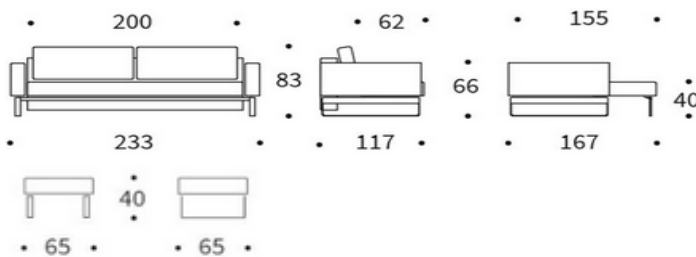

**CASSIUS Sofa**  
 mattress size  
 appr. 155 x 200 cm

**CASSIUS Ottoman**  
 size  
 appr. 65 x 65 cm

**Headrest FLIP**  
 adjustable in height & angle

**Extras for even more comfort:**

The **INNO Topper** for CASSIUS appr. 160 x 200 x 5 cm  
 Mattress made of 5 cm PU-Foam  
 Cover made of 100 % breathable polyester fabric,  
 removable and washable at 60° celsius

Use provided fabric to roll up, velcro closure  
 and handle for easy storage and handling

**Mattress cover**  
 appr. 160 x 200 x 2 cm

**Ellipse cushion (2 pc.)**   appr. 13 x 25 x 55 cm

**Roll cushion (2 pc.)**   appr. Ø 25 x 55 cm

**Dapper cushion**   appr. 45 x 45 cm  
**Dapper cushion**   appr. 40 x 60 cm  
**Dapper cushion**   appr. 50 x 80 cm  
**Dapper cushion**   appr. 60 x 60 cm