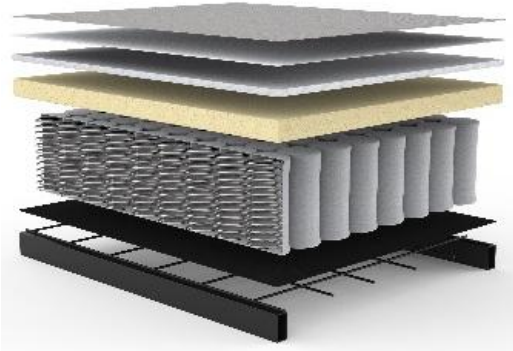

**CASSIUS Sofa**  
 mattress size  
 appr. 155 x 200 cm

**CASSIUS Ottoman**  
 size  
 appr. 65 x 65 cm

**Headrest FLIP**  
 adjustable in height & angle

### Fabrics in stock

528 MIXED-DANCE  
 BLUE

563 TWIST  
 CHARCOAL

587 PHOBOS  
 MOCHA

Throughout the past 50 years the quality of the mattresses has been continually improved to increase comfort and longevity. The materials used are free of harmful substances.

seat, back and ottoman of CASSIUS:  
**excess-pocket spring mattress**

upholstery fabric  
 non woven material  
 fiberfill  
 foam casing  
 high pocket spring  
 non woven material  
 metal mesh  
 rigid metal frame

**Extras for even more comfort:**

The **INNO Topper** for CASSIUS appr. 160 x 200 x 5 cm  
 Mattress made of 5 cm PU-Foam  
 Cover made of 100 % breathable polyester fabric,  
 removable and washable at 60° celsius