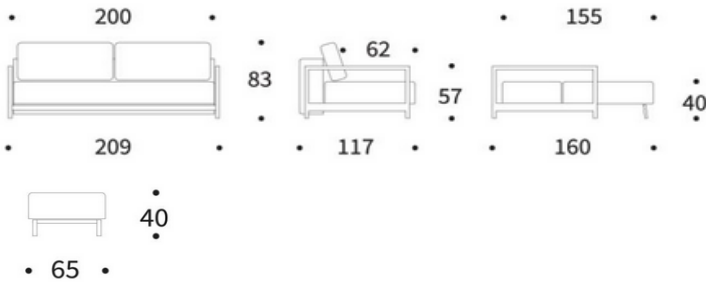

## BIFROST DELUXE EXCESS LOUNGER

Multifunctional sofabed

Mattress	excess-pocket spring with high resilient core foam casing
Upholstery	coffered quilting, fabric not detachable
Legs/armrests	walnut, solid wood
Back cushions	loose cushions with zipper

**BIFROST Sofa**  
 mattress size  
 appr. 155 x 200 cm

**CASSIUS Ottoman**  
 size  
 appr. 65 x 65 cm

**Headrest FLIP**  
 adjustable in height & angle