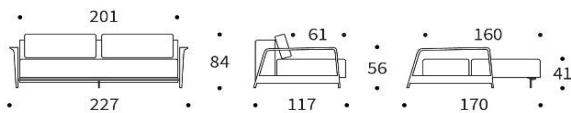

INNOVATION LIVING
 CONCEPT STORES

Dunckerstr. 5 • 10437 Berlin
 +49 (0)30 - 4435 1414

www.innovation-sofas.com
 shop@innovation-sofas.com

BIFROST RAN DELUXE EXCESS LOUNGER

Multifunctional sofabed

Mattress	excess-pocket spring with high resilient core foam casing
Upholstery	coffered quilting, fabric not detachable
Legs/armrests	walnut, solid wood
Back cushions	loose cushions with zipper

BIFROST Sofa
 mattress size
 appr. 155 x 200 cm

Headrest FLIP
 adjustable in height & angle

Fabrics in stock

528 MIXED-DANCE
 BLUE

563 TWIST
 CHARCOAL

587 PHOBOS
 MOCHA