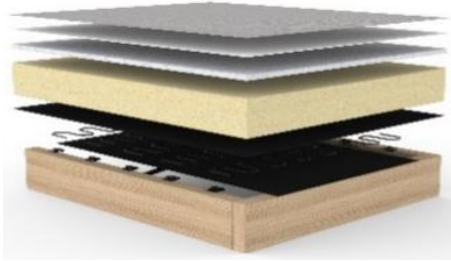

**Headrest FLIP**  
 adjustable in height & angle

### Fabrics in stock:

280 AVELLA  
 SAND

281 AVELLA  
 PINE GREEN

Throughout the past 50 years the quality of the mattresses has been continually improved to increase comfort and longevity. The materials used are free of harmful substances.

seat, back and ottoman of AKELLO:

**No-zag Spring mattress with resilient foam comfort**

upholstery fabric  
non woven material  
fiberfill  
foam casing  
non woven material  
No-Zag spring  
non woven material  
frame, solid wood

**You want more sleeping comfort?**

Take a look at our **EXTRAS:**

The **INNO Topper** for AKELLO appr. 140 x 200 x 5 cm  
Mattress made of 5 cm PU-Foam  
Cover made of 100 % breathable polyester fabric,  
removable and washable at 60° celsius