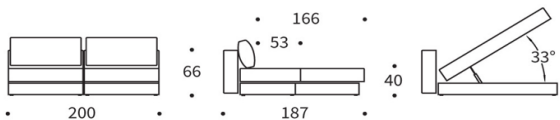

## AKELLO SOFA / AKELLO LOUNGER

Sofa with sleeping function

Mattress	No-zag spring with cold foam topper
Storage	available in sofa and lounge
Armrest	with or without upholstered armrest
Upholstery	quilted, fabric not detachable
Back cushions	loose cushions with zipper

**Sofa without armrests**  
 mattress size appr. 140 x 200 cm

**Sofa with armrests**  
 mattress size appr. 140 x 200 cm

**Lounger without armrests**  
 mattress size appr. **120** x 200 cm

**Lounger with armrests**  
 mattress size appr. **120** x 200 cm