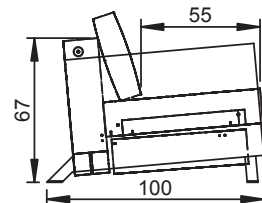

CUBED 90

2,54 cm = 1 US INCH

CUBED 140

2,54 cm = 1 US INCH

CUBED 160

2,54 cm = 1 US INCH

4

① x 6  ② x 6  ③ x 2 

069816  
CUBED 02 WITH ARM

5

② x 8 

6-1

① x 8 

1

SOVE-SCHLAFEN-SLEEP-DORMIR

2

CUBED 90

2,54 cm = 1 US INCH

CUBED 140

2,54 cm = 1 US INCH

CUBED 160

2,54 cm = 1 US INCH

1

2