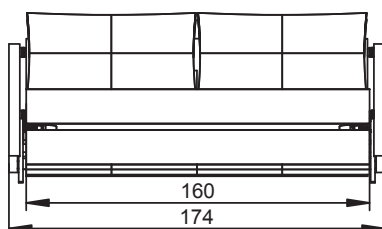

CUBED 90

2,54 cm = 1 US INCH

CUBED 140

2,54 cm = 1 US INCH

CUBED 160

2,54 cm = 1 US INCH

4

① x 6  ② x 6  ③ x 2 

069816  
CUBED 02 WITH ARM

5

② x 8 

6-1

① x 8 

1

SOVE-SCHLAFEN-SLEEP-DORMIR

2

CUBED 90

2,54 cm = 1 US INCH

CUBED 140

2,54 cm = 1 US INCH

CUBED 160

2,54 cm = 1 US INCH

1

2