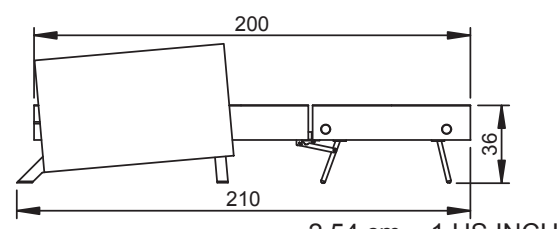

CUBED 90

2,54 cm = 1 US INCH

CUBED 140

2,54 cm = 1 US INCH

CUBED 160

2,54 cm = 1 US INCH

4

① x 6  ② x 6  ③ x 2 

069816  
CUBED 02 WITH ARM

5

② x 8 

6-1

① x 8 

1

SOVE-SCHLAFEN-SLEEP-DORMIR

2