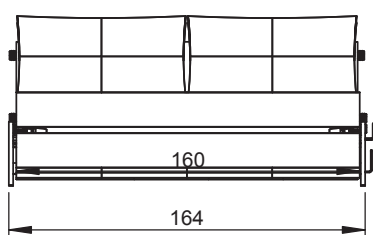

CUBED 90

2,54 cm = 1 US INCH

CUBED 140

2,54 cm = 1 US INCH

CUBED 160

2,54 cm = 1 US INCH

4

① x 6  ② x 6  ③ x 2 

CUBED 90

2,54 cm = 1 US INCH

CUBED 140

2,54 cm = 1 US INCH

CUBED 160

2,54 cm = 1 US INCH

1

2

3

- ① x 4 
- ② x 4 
- ③ x 2 