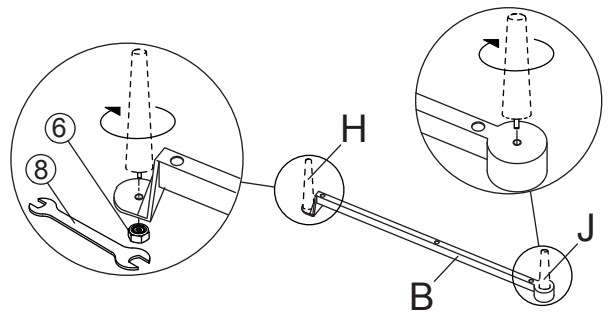

D X 1

E X 1

F X 1

G X 1

H X 2

J X 2

069546 SP HL LEG WITH ARMS

3

4

2.54 CM=1US INCH

5

②x4  ④x2  ⑤x6 

1

2

069546
SP HL LEG WITH ARMS

HVILE-RUHEN-RELAX-REPOSER