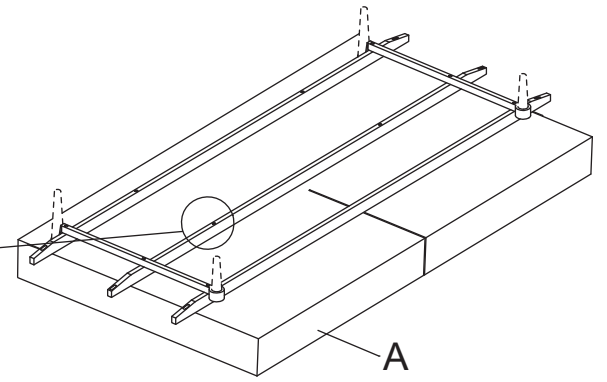

D X 1

E X 1

F X 1

G X 1

H X 2

J X 2

069546 SP HL LEG WITH ARMS

3

4

2.54 CM=1US INCH

5

②x4  ④x2  ⑤x6 

1

2

069546
SP HL LEG WITH ARMS

HVILE-RUHEN-RELAX-REPOSER