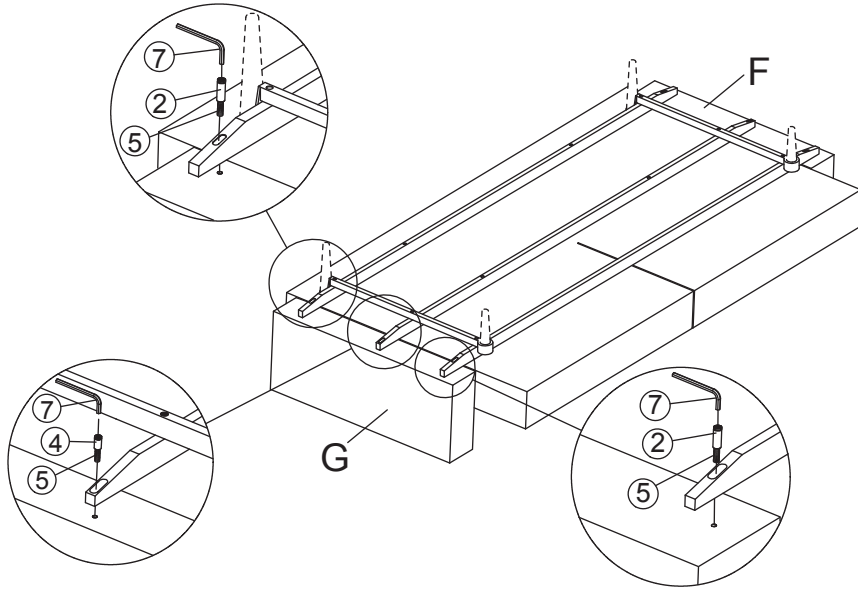

4

2.54 CM=1US INCH

5

②x4  ④x2  ⑤x6 

1

2

069546
SP HL LEG WITH ARMS

HVILE-RUHEN-RELAX-REPOSER