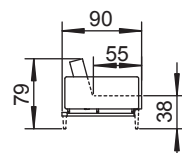

D X 1

E X 1

F X 1

G X 1

H X 2

J X 2

069546 SP HL LEG WITH ARMS

3

4

2.54 CM=1US INCH

5

②x4  ④x2  ⑤x6 

1

2

069546
SP HL LEG WITH ARMS

HVILE-RUHEN-RELAX-REPOSER