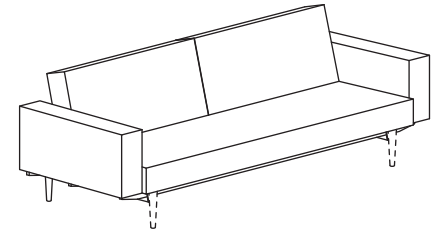

4

2.54 CM=1US INCH

5

②x4  ④x2  ⑤x6 

1

2

069546
SP HL LEG WITH ARMS

HVILE-RUHEN-RELAX-REPOSER

3

4

SIDDE-SITZEN-SIT-ASSISE

5

6

SOVE-SCHLAFEN-SLEEP-DORMIR

HVILE-RUHEN-RELAX-REPOSER/SIDDE-SITZEN-SIT-ASSISE

069691
EIK SOFA