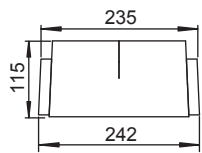

069508-01
SP HL LEG

- ① x 4 
- ② x 6 
- ③ x 10 
- ④ x 2 
- ⑤ x 1 
- ⑥ x 1 

2,54 cm = 1 US INCH

4

③ x 2  ② x 2 

1

SOVE - SCHLAFEN - SLEEP - DORMIR

2

D X 1

E X 1

F X 1

G X 1

H X 2

J X 2

069546 SP HL LEG WITH ARMS

3

4

2.54 CM=1US INCH

5

②x4  ④x2  ⑤x6 

1

2

069546
SP HL LEG WITH ARMS

HVILE-RUHEN-RELAX-REPOSER

2.54 CM = 1 US INCH

1

4

① x 4  ③ x 2  ④ x 2 

069807
SP LAUGE

6

② x 4  ④ x 4 

5