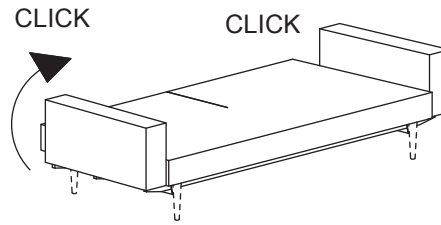

4

2.54 CM=1US INCH

5

②x4  ④x2  ⑤x6 

1

2

069546
SP HL LEG WITH ARMS

HVILE-RUHEN-RELAX-REPOSER