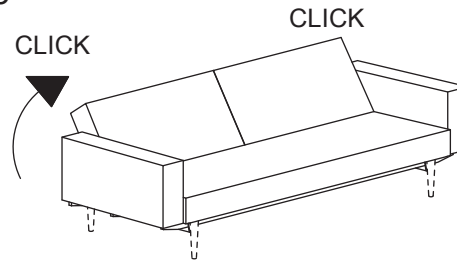

4

2.54 CM=1US INCH

5

②x4  ④x2  ⑤x6 

1

2

069546
SP HL LEG WITH ARMS

HVILE-RUHEN-RELAX-REPOSER

3

4

SIDDE-SITZEN-SIT-ASSISE

5

6

SOVE-SCHLAFEN-SLEEP-DORMIR

HVILE-RUHEN-RELAX-REPOSER/SIDDE-SITZEN-SIT-ASSISE

069691
EIK SOFA