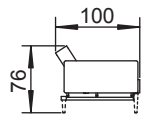

D X 1

E X 1

F X 1

G X 1

H X 2

J X 2

069546 SP HL LEG WITH ARMS

3

4

2.54 CM=1US INCH

5

②x4  ④x2  ⑤x6 

1

2

069546
SP HL LEG WITH ARMS

HVILE-RUHEN-RELAX-REPOSER