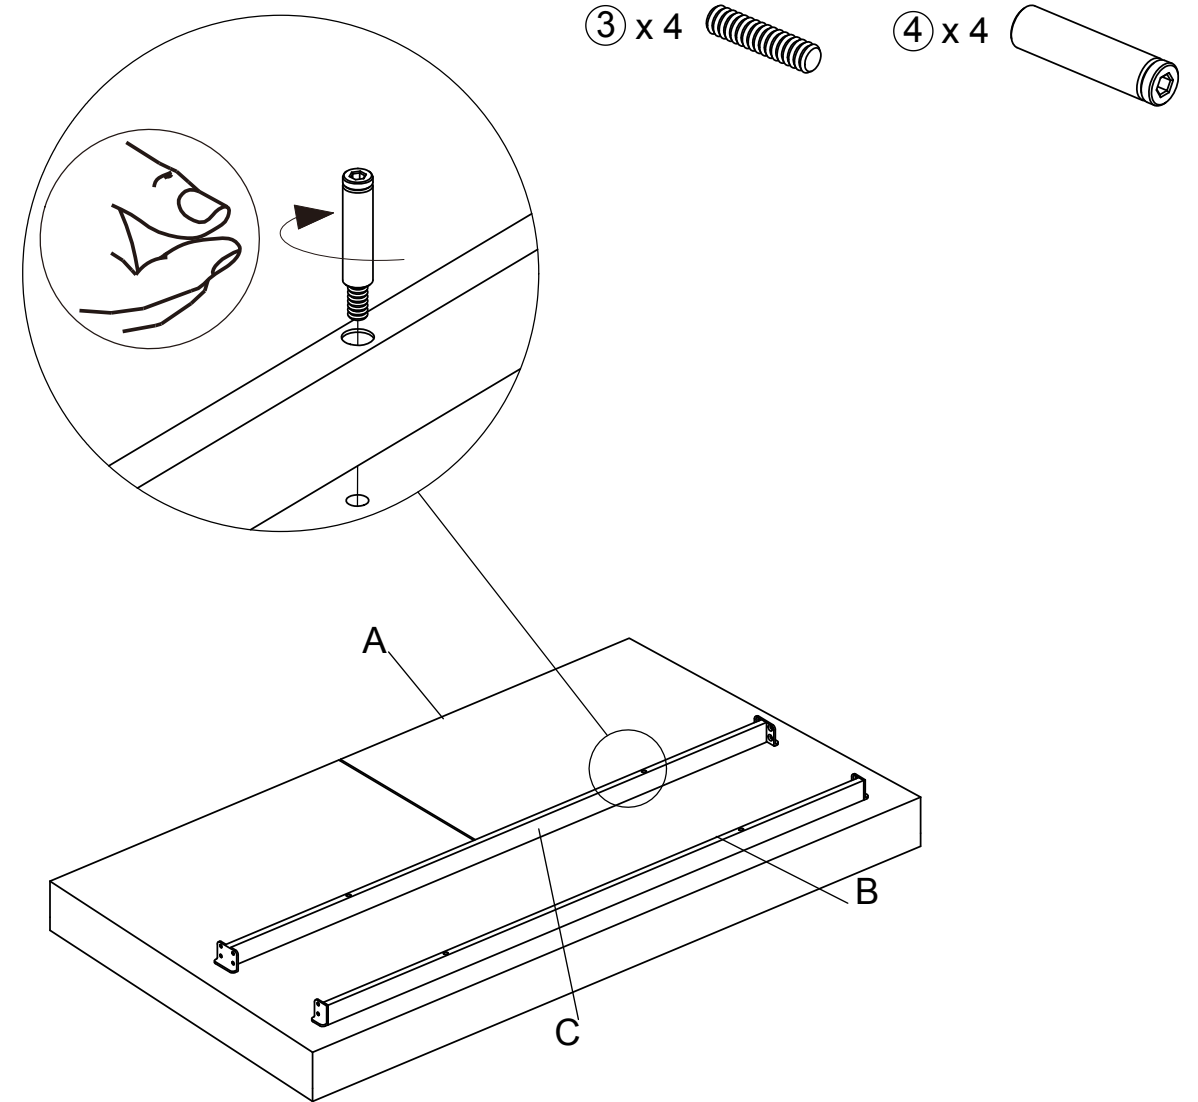

069691
EIK SOFA

- ① x 12
- ② x 4
- ③ x 4
- ④ x 4
- ⑤ x 1
- ⑥ x 1

1

2