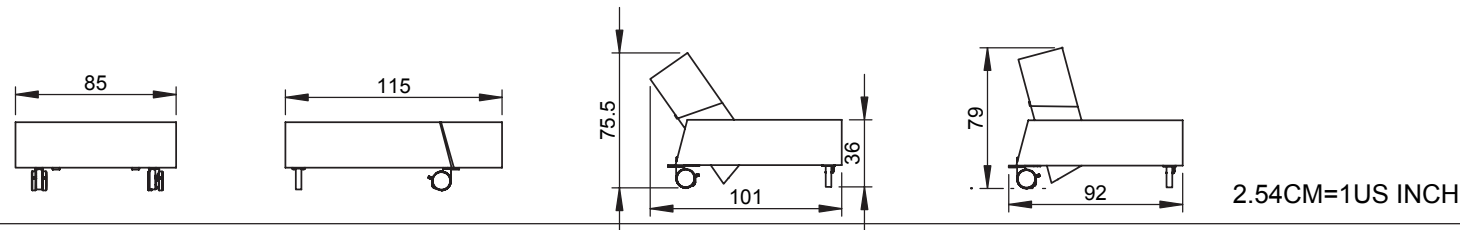

AX1

BX2

CX2

DX2

**069374
LONG HORN CHAIR**

SOVE-SCHLAFEN-SLEEP-DORMIR

HVILE-RUHE-RELAX-REPOSER

HVILE-RUHE-RELAX-REPOSER