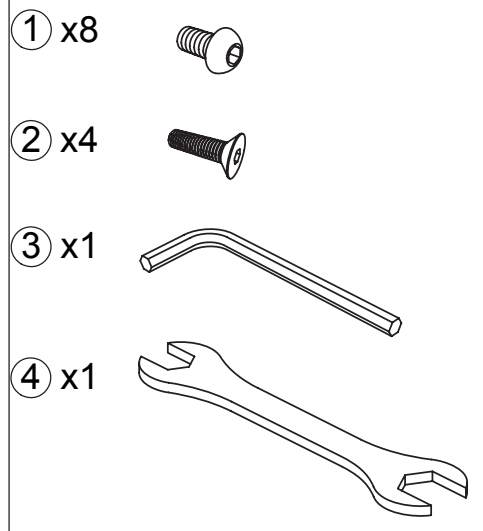

AX1

BX2

CX2

DX2

**069374
LONG HORN CHAIR**

SOVE-SCHLAFEN-SLEEP-DORMIR

HVILE-RUHE-RELAX-REPOSER

HVILE-RUHE-RELAX-REPOSER